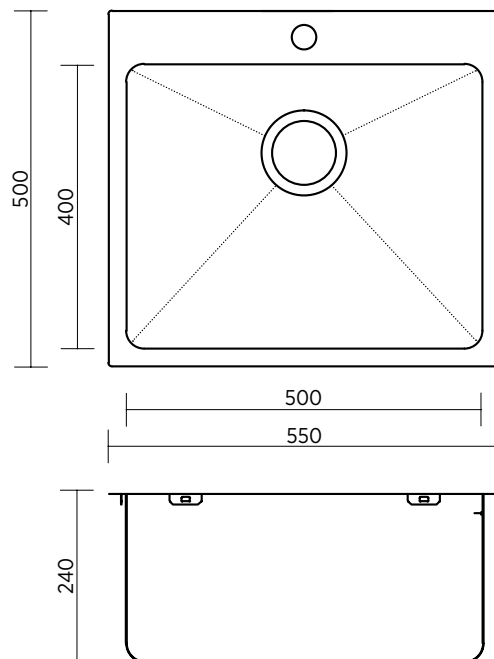

KUBIC DEEP SKS-KL550

45 LITRE

Kubic Deep with flat rim – Sleek utility sink with extra-deep bowls and tap platform. Square lines, architectural aesthetic.

The simplicity, square lines and sleek satin finish of the Kubic series create a soft architectural aesthetic to complement contemporary and classic design influences.

Kubic Deep sinks are perfect for your outdoor kitchen, pantry and designer laundry.

- Square lines and silk finish
- Square corners, flat rim (sits flat on benchtop)
- Large built-in tap platform
- 1.0 mm thick premium 304 grade stainless steel
- Extra-deep bowls – 240 mm
- Easy to clean corners
- Sound deadening
- Designer basket wastes

SUMMARY	Single bowl
ORDER CODE	SKS-KL550-1T 1 taphole SKS-KL550-0T no taphole
WASTE	Includes basket waste
OVERFLOW	Optional overflow kit available
BOWL SIZE	500 x 400 mm, 240 mm deep
CAPACITY	45 litres
ACCESSORIES	A variety of accessories is available.